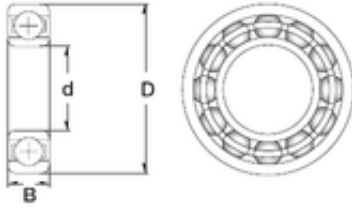

## NTN Bearing Driveshaft do Brasil

75 mm x 160 mm x 37 mm 75 mm x 160 mm x 37 mm ZEN 6315-2RS deep groove ball bearings

Bearing No. 6315-2RS

Size	75x160x37 mm
Bore Diameter	75 mm
Outer Diameter	160 mm
Width	37 mm
d	75 mm
D	160 mm
B	37 mm
C	37 mm
Weight	3,18 Kg
Basic dynamic load rating (C)	114 kN
Basic static load rating (C0)	76,5 kN

6315-2RS Bearing 2D drawings and 3D CAD models