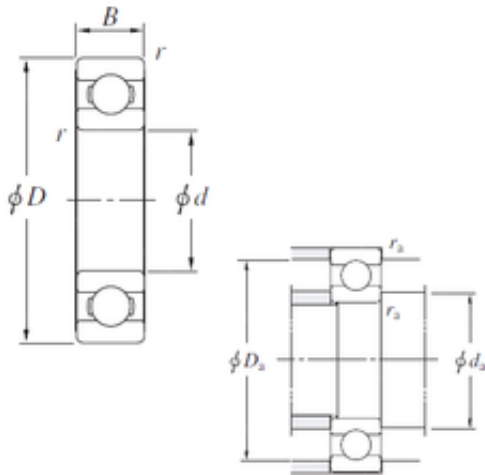

NTN Bearing Driveshaft do Brasil

440 mm x 619 mm x 75 mm 440 mm x 619 mm
x 75 mm KOYO SB8862A deep groove ball
bearings

Bearing No. SB8862A

Size	440x619x75 mm
Bore Diameter	440 mm
Outer Diameter	619 mm
Width	75 mm
d	440 mm
D	619 mm
B	75 mm
r min.	4 mm
da min.	456 mm
Da max.	603 mm
ra max.	3 mm
Weight	70,3 Kg
Basic dynamic load rating (C)	422 kN
Basic static load rating (C0)	724 kN

SB8862A Bearing 2D drawings and 3D CAD models