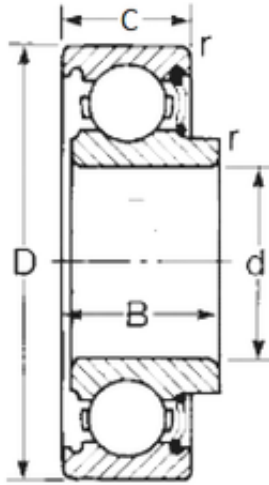

## NTN Bearing Driveshaft do Brasil

40 mm x 80 mm x 24 mm 40 mm x 80 mm x 24 mm CYSD 8508 deep groove ball bearings

Bearing No. 8508

Size	40x80x24 mm
Bore Diameter	40 mm
Outer Diameter	80 mm
Width	24 mm
d	40 mm
D	80 mm
B	24 mm
C	21 mm
r min.	1 mm
Weight	0,468 Kg
Basic dynamic load rating (C)	29,52 kN

8508 Bearing 2D drawings and 3D CAD models