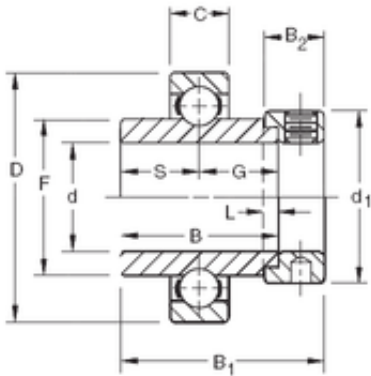

## NTN Bearing Driveshaft do Brasil

30,1625 mm x 62 mm x 36,51 mm 30,1625 mm x 62 mm x 36,51 mm Timken SM1103K deep groove ball bearings

Bearing No. SM1103K

Size	30.1625x62x36.51 mm
Bore Diameter	30,1625 mm
Outer Diameter	62 mm
Width	36,51 mm
d	30,1625 mm
D	62 mm
B	36,51 mm
C	16 mm
d1	44,4 mm
B1	48,4 mm
B2	15,9 mm
F	40,31 mm
G	18,3 mm
L	4 mm
S	18,3 mm
Weight	0,331 Kg
Basic dynamic load rating (C)	21,6 kN

SM1103K Bearing 2D drawings and 3D CAD models