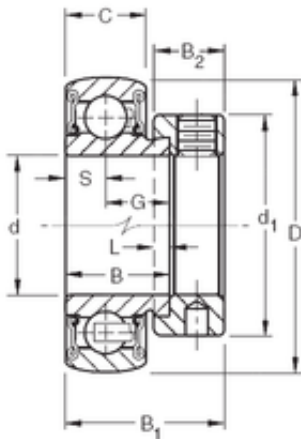

NTN Bearing Driveshaft do Brasil

45 mm x 85 mm x 30,18 mm 45 mm x 85 mm x 30,18 mm Timken RAE45RRB deep groove ball bearings

Bearing No. RAE45RRB

Size	45x85x30.18 mm
Bore Diameter	45 mm
Outer Diameter	85 mm
Width	30,18 mm
d	45 mm
D	85 mm
B	30,18 mm
C	22 mm
d1	63,5 mm
B1	43,7 mm
B2	18,3 mm
G	19,18 mm
L	4,8 mm
S	11 mm
Weight	0,68 Kg
Basic dynamic load rating (C)	36 kN

RAE45RRB Bearing 2D drawings and 3D CAD models