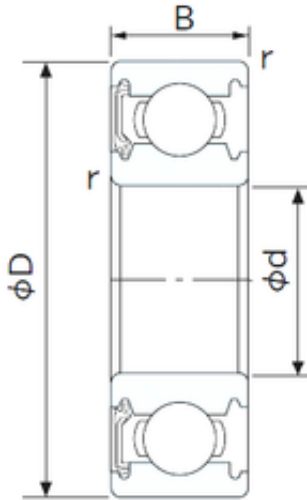

NTN Bearing Driveshaft do Brasil

60 mm x 110 mm x 22 mm 60 mm x 110 mm x 22 mm NACHI 6212NKE deep groove ball bearings

Bearing No. 6212NKE

Size	60x110x22 mm
Bore Diameter	60 mm
Outer Diameter	110 mm
Width	22 mm
d	60 mm
D	110 mm
B	22 mm
C	22 mm
r min.	1.5 mm
da min.	69 mm
Da max.	101 mm
ra max.	1.5 mm
Weight	0.783 Kg
Basic dynamic load rating (C)	52,5 kN
Basic static load rating (C0)	36 kN
(Grease) Lubrication Speed	5800 r/min

6212NKE Bearing 2D drawings and 3D CAD models