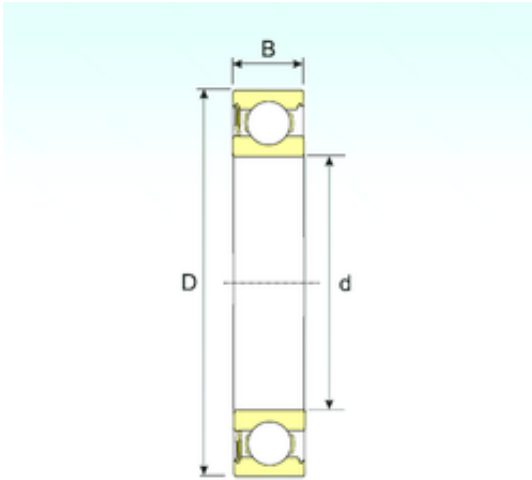

NTN Bearing Driveshaft do Brasil

627-RS Bearing 2D drawings and 3D CAD models

7 mm x 22 mm x 7 mm 7 mm x 22 mm x 7 mm
ISB 627-RS deep groove ball bearings

Bearing No. 627-RS

Size	7x22x7 mm
Bore Diameter	7 mm
Outer Diameter	22 mm
Width	7 mm
d	7 mm
D	22 mm
B	7 mm
C	7 mm
Weight	0,012 Kg
Basic dynamic load rating (C)	3,39 kN
Basic static load rating (C0)	1,35 kN