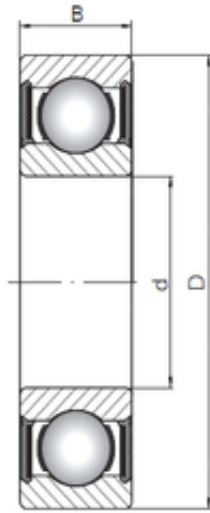

## NTN Bearing Driveshaft do Brasil

30 mm x 47 mm x 9 mm 30 mm x 47 mm x 9 mm ISO 61906-2RS deep groove ball bearings

Bearing No. 61906-2RS

Size	30x47x9 mm
Bore Diameter	30 mm
Outer Diameter	47 mm
Width	9 mm
d	30 mm
D	47 mm
B	9 mm
C	9 mm
Weight	0,051 Kg

61906-2RS Bearing 2D drawings and 3D CAD models