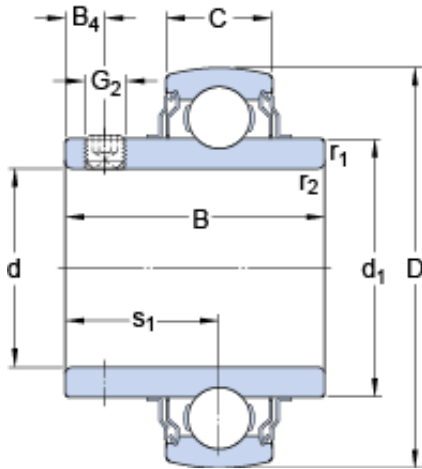

## NTN Bearing Driveshaft do Brasil

30.163 mm x 62 mm x 38.1 mm 30.163 mm x 62 mm x 38.1 mm SKF YAR 206-103-2FW/VA201 deep groove ball bearings

Bearing No. YAR 206-103-2FW/VA201

YAR 206-103-2FW/VA201 Bearing 2D drawings and 3D CAD models

Size	62x30.163x38.1 mm
Bore Diameter	62 mm
Outer Diameter	30,163 mm
Width	38,1 mm
d	30.163 mm
D	62 mm
B	38.1 mm
C	18 mm
d <sub>1</sub>	39.7 mm
B <sub>4</sub>	5 mm
s <sub>1</sub>	22.2 mm
r <sub>1,2</sub> - min.	0.6 mm
Basic dynamic load rating - C	19.5 kN
Basic static load rating - C <sub>0</sub>	11.2 kN
Limiting speed	90 r/min
Limiting temperature - T	250 ° C
Mass bearing	0.31 kg
Grub (set) screw - G <sub>2</sub> - 1/4-28 UNF	1/428 UNF
Hexagonal key size for grub screw - H	3.175 mm
d <sub>1</sub>	39.7 mm
B <sub>4</sub>	5 mm
s <sub>1</sub>	22.2 mm

## NTN Bearing Driveshaft do Brasil

$r_{1,2}$ min.	0.6 mm
Basic dynamic load rating C	19.5 kN
Basic static load rating $C_0$	11.2 kN
Limiting temperature T max.	250 ° C
Grub (set) screw $G_2$	1/4-28 UNF
Hexagonal key size for grub screw N	3.175 mm
Recommended tightening torque for grub screw	4 N · m