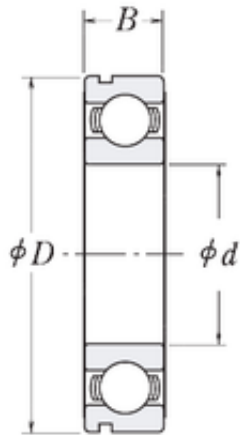

NTN Bearing Driveshaft do Brasil

130 mm x 180 mm x 24 mm 130 mm x 180 mm
x 24 mm CYSD 6926N deep groove ball bearings

Bearing No. 6926N

Size	130x180x24 mm
Bore Diameter	130 mm
Outer Diameter	180 mm
Width	24 mm
d	130 mm
D	180 mm
B	24 mm
C	24 mm
r min.	1,5 mm
Weight	1,57 Kg
Basic dynamic load rating (C)	65 kN

6926N Bearing 2D drawings and 3D CAD models