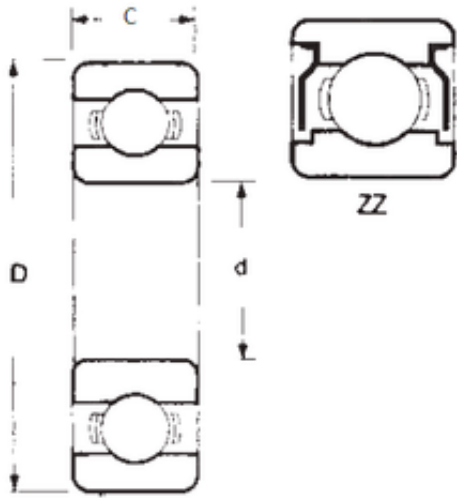

NTN Bearing Driveshaft do Brasil

9,525 mm x 22,225 mm x 7,14248 mm 9,525 mm x 22,225 mm x 7,14248 mm FBJ 1604ZZ deep groove ball bearings

Bearing No. 1604ZZ

Size	9.525x22.225x7.14248 mm
Bore Diameter	9,525 mm
Outer Diameter	22,225 mm
Width	7,14248 mm
d	9,525 mm
D	22,225 mm
B	7,14248 mm
C	7,14248 mm
Weight	0,009 Kg
Basic dynamic load rating (C)	464 kN

1604ZZ Bearing 2D drawings and 3D CAD models