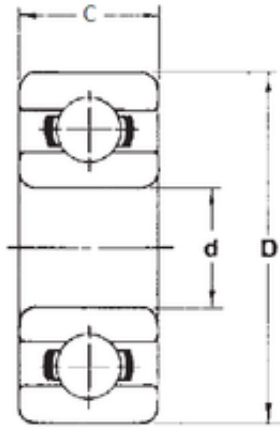

NTN Bearing Driveshaft do Brasil

6,35 mm x 12,7 mm x 3,175 mm 6,35 mm x 12,7 mm x 3,175 mm FBJ R188 deep groove ball bearings

Bearing No. R188

Size	6.35x12.7x3.175 mm
Bore Diameter	6,35 mm
Outer Diameter	12,7 mm
Width	3,175 mm
d	6,35 mm
D	12,7 mm
B	3,175 mm
C	3,175 mm
Weight	0,0016 Kg
Basic dynamic load rating (C)	1,079 kN
Basic static load rating (C0)	0,441 kN
(Grease) Lubrication Speed	40000 r/min

R188 Bearing 2D drawings and 3D CAD models