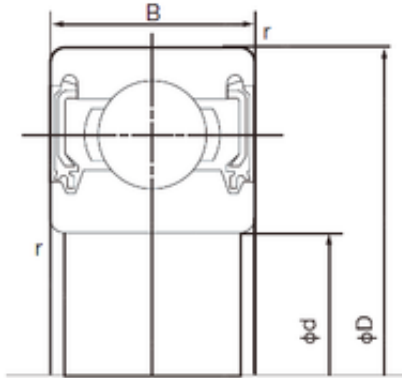

NTN Bearing Driveshaft do Brasil

40 mm x 62 mm x 12 mm 40 mm x 62 mm x 12 mm NACHI 6908-2NKE deep groove ball bearings

Bearing No. 6908-2NKE

Size	40x62x12 mm
Bore Diameter	40 mm
Outer Diameter	62 mm
Width	12 mm
d	40 mm
D	62 mm
B	12 mm
C	12 mm
r min.	0.6 mm
da min.	44 mm
Da max.	58 mm
ra max.	0.6 mm
Weight	0.108 Kg
Basic dynamic load rating (C)	13,7 kN
Basic static load rating (C0)	9,95 kN

6908-2NKE Bearing 2D drawings and 3D CAD models