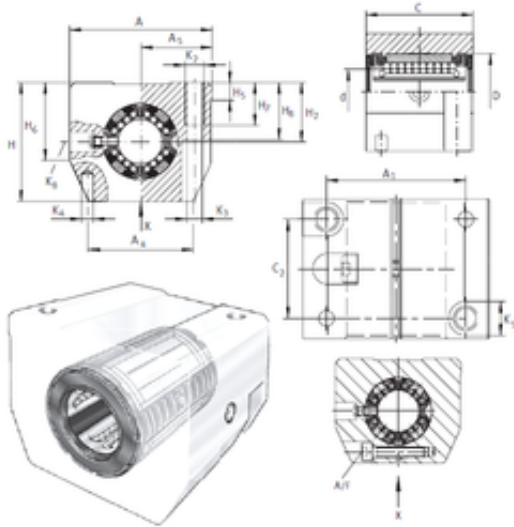

NTN Bearing Driveshaft do Brasil

KGSNS50-PP-AS Bearing 2D drawings and 3D CAD models

INA KGSNS50-PP-AS linear bearings

Bearing No. KGSNS50-PP-AS

Size	50x75x100 mm
Bore Diameter	50 mm
Outer Diameter	75 mm
Width	100 mm
d	50 mm
D	75 mm
C	100 mm
A/F	8 mm
H5	10,6 mm
H6	60 mm
H7	35 mm
H8	49 mm
K3	13,5 mm
K4	10 mm
K5	20 mm
Thread (K2)	M16
Thread (K8)	NIP 6 MZ
A4	90 mm
A5	66 mm
A	132 mm
A1	108 mm
H	105 mm
H2	50 mm
C2	50 mm
Weight	2,7 Kg
Basic dynamic load rating (C)	15,1 kN