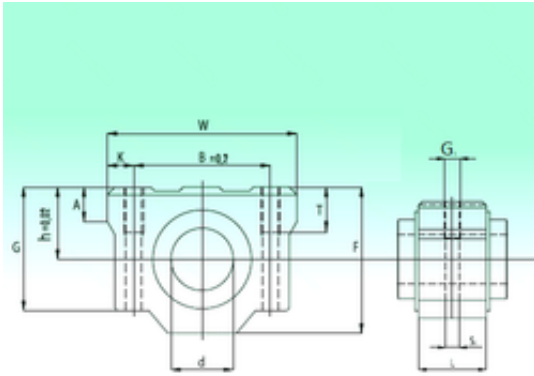

## NBS SCV 12-UU linear bearings

Bearing No. SCV 12-UU

Bore Diameter	12 mm
d	12 mm
Thread (G1)	M5
K	5,75 mm
h	15 mm
A	8 mm
B	33 mm
F	30 mm
G	25 mm
L	20,5 mm
S2	4,3 mm
T	12 mm
W	42 mm
Weight	0,102 Kg
Basic dynamic load rating (C)	0,42 kN

SCV 12-UU Bearing 2D drawings and 3D CAD models