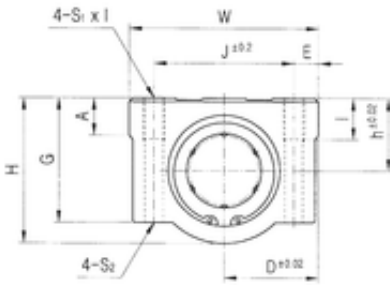

NTN Bearing Driveshaft do Brasil

SC8WUU Bearing 2D drawings and 3D CAD models

Samick SC8WUU linear bearings

Bearing No. SC8WUU

Bore Diameter	8 mm
d	8 mm
h	11 mm
A	6 mm
D	17 mm
E	5 mm
G	18 mm
H	22 mm
J	24 mm
K	42 mm
L	58 mm
S1x	M4
S2	3,4 mm
W	34 mm
Weight	0,094 Kg
Basic dynamic load rating (C)	0,41 kN