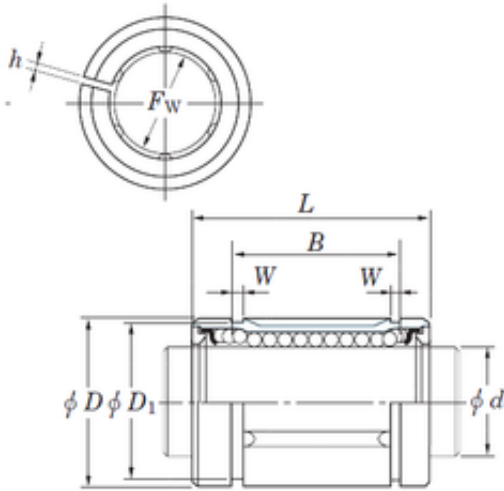

NTN Bearing Driveshaft do Brasil

KOYO SDM13AJ linear bearings

Bearing No. SDM13AJ

Size	13x23x23 mm
Bore Diameter	13 mm
Outer Diameter	23 mm
Width	23 mm
Fw	13 mm
D	23 mm
h	1,5 mm
B	23 mm
D1	22 mm
L	32 mm
W	1,3 mm
Weight	0,041 Kg
Basic dynamic load rating (C)	289 kN

SDM13AJ Bearing 2D drawings and 3D CAD models