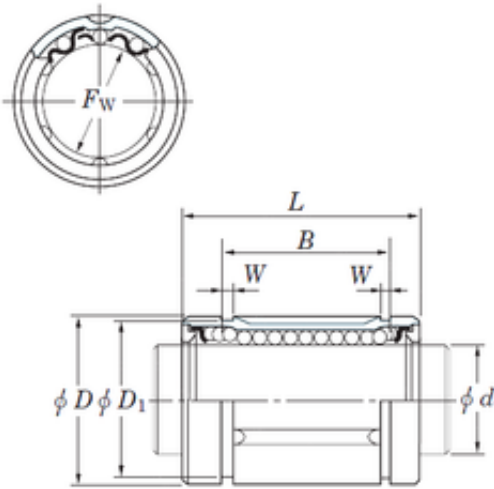

NTN Bearing Driveshaft do Brasil

KOYO SDE40 linear bearings

Bearing No. SDE40

Size	40x62x60.6 mm
Bore Diameter	40 mm
Outer Diameter	62 mm
Width	60,6 mm
Fw	40 mm
D	62 mm
B	60,6 mm
D1	59 mm
L	80 mm
W	2,15 mm
Weight	0,71 Kg
Basic dynamic load rating (C)	2180 kN

SDE40 Bearing 2D drawings and 3D CAD models