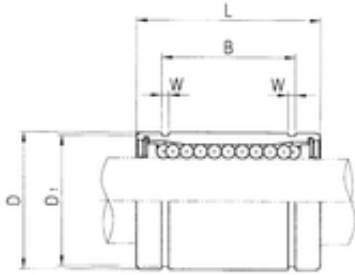

## NTN Bearing Driveshaft do Brasil

60 mm x 90 mm x 85 mm 60 mm x 90 mm x 85 mm Samick LM60UUAJ linear bearings

Bearing No. LM60UUAJ

LM60UUAJ Bearing 2D drawings and 3D CAD models

Size	60x90x85 mm
Bore Diameter	60 mm
Outer Diameter	90 mm
Width	85 mm
d	60 mm
D	90 mm
h	3 mm
B	85 mm
D1	86,5 mm
L	110 mm
W	3,15 mm
Weight	2 Kg
Basic dynamic load rating (C)	4,7 kN