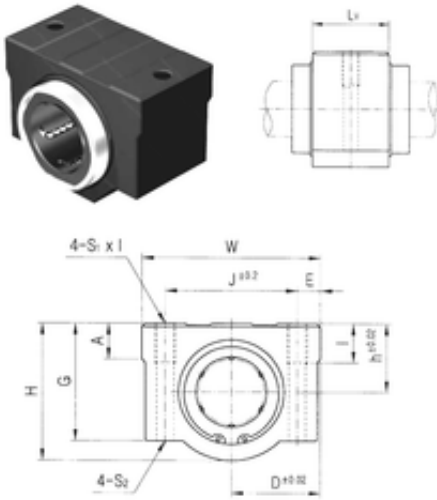

NTN Bearing Driveshaft do Brasil

Samick SC35V-B linear bearings

Bearing No. SC35V-B

Bore Diameter	35 mm
d	35 mm
h	34 mm
A	18 mm
D	45 mm
E	10 mm
G	54 mm
H	68 mm
J	70 mm
L	45,4 mm
S1x	M8
S2	6,8 mm
W	90 mm
Weight	0,79 Kg
Basic dynamic load rating (C)	1,66 kN

SC35V-B Bearing 2D drawings and 3D CAD models