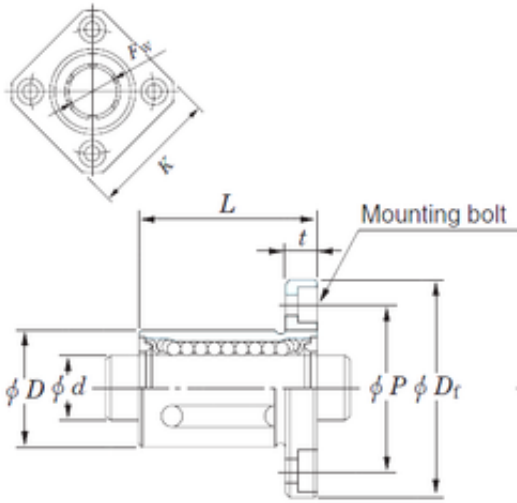

## KOYO SDMK35MG linear bearings

Bearing No. SDMK35MG

SDMK35MG Bearing 2D drawings and 3D CAD models

|                               |         |
|-------------------------------|---------|
| Bore Diameter                 | 35 mm   |
| Outer Diameter                | 52 mm   |
| Fw                            | 35 mm   |
| D                             | 52 mm   |
| P                             | 67 mm   |
| t                             | 10 mm   |
| D1                            | 82 mm   |
| K                             | 64 mm   |
| L                             | 70 mm   |
| Bolt (G)                      | M6      |
| Weight                        | 560 Kg  |
| Basic dynamic load rating (C) | 1580 kN |