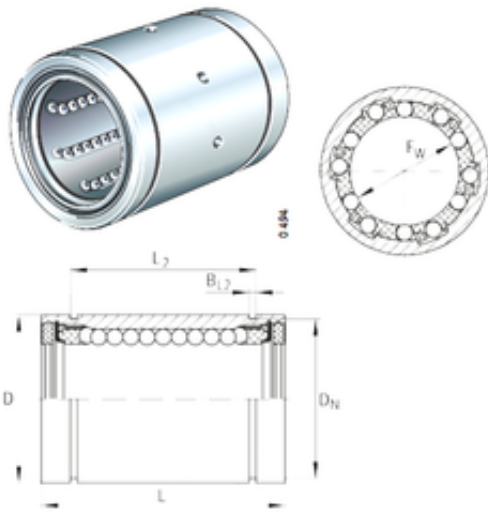

NTN Bearing Driveshaft do Brasil

INA KB16-PP linear bearings

Bearing No. KB16-PP

KB16-PP Bearing 2D drawings and 3D CAD models

Bore Diameter	16 mm
Outer Diameter	26 mm
Fw	16 mm
D	26 mm
Dn	24,9 mm
L2	24,6 mm
N2	2 mm
L	36 mm
BL2	1,3 mm
Weight	0,05 Kg
Basic dynamic load rating (C)	0,84 kN