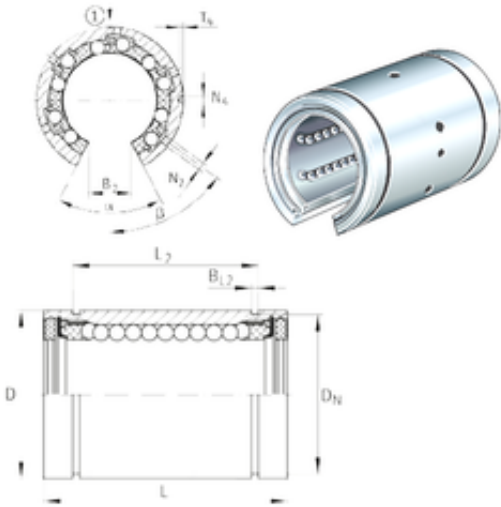

NTN Bearing Driveshaft do Brasil

INA KBO40-PP linear bearings

Bearing No. KBO40-PP

KBO40-PP Bearing 2D drawings and 3D CAD models

Bore Diameter	40 mm
Outer Diameter	62 mm
Fw	40 mm
D	62 mm
Dn	59 mm
L2	60,3 mm
B2	18,2 mm
N2	3 mm
L	80 mm
BL2	2,15 mm
T4	1,5 mm
N4	3 mm
Weight	0,52 Kg
Basic dynamic load rating (C)	6,1 kN