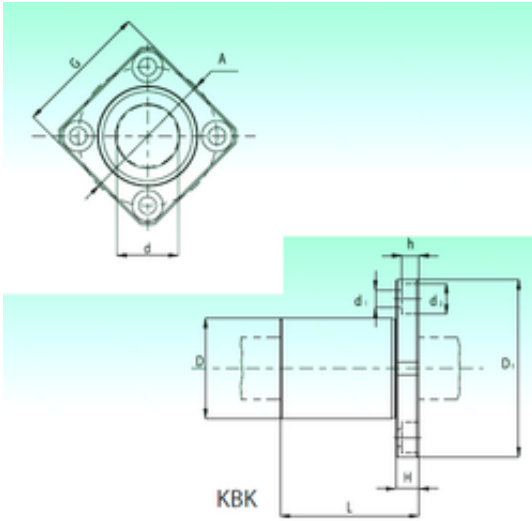

NTN Bearing Driveshaft do Brasil

KBK 12 Bearing 2D drawings and 3D CAD models

NBS KBK 12 linear bearings

Bearing No. KBK 12

Bore Diameter	12 mm
Outer Diameter	22 mm
d	12 mm
D	22 mm
d1	4,5 mm
d2	8 mm
h	4,4 mm
A	32 mm
D1	42 mm
G	32 mm
H	6 mm
L	32 mm
Weight	0,066 Kg
Basic dynamic load rating (C)	0,52 kN