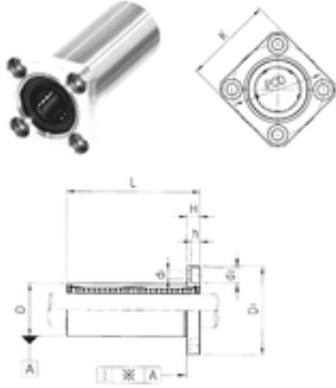

NTN Bearing Driveshaft do Brasil

Samick LMK20LUU linear bearings

Bearing No. LMK20LUU

Bore Diameter	20 mm
Outer Diameter	32 mm
d	20 mm
D	32 mm
d1	5,5 mm
d2	9,5 mm
h	5,4 mm
D1	54 mm
H	8 mm
K	42 mm
L	80 mm
PCD	43 mm
Tolerance perpendicularity (C)	20
Weight	0,26 Kg
Basic dynamic load rating (C)	1,4 kN

LMK20LUU Bearing 2D drawings and 3D CAD models