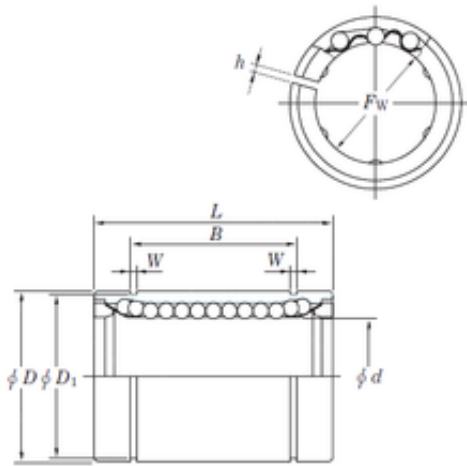

NTN Bearing Driveshaft do Brasil

12 mm x 21 mm x 23 mm 12 mm x 21 mm x 23 mm KOYO SESDM12 AJ linear bearings

Bearing No. SESDM12 AJ

Size	12x21x23 mm
Bore Diameter	12 mm
Outer Diameter	21 mm
Width	23 mm
d	12 mm
D	21 mm
h	1.5 mm
B	23 mm
D1	20 mm
L	30 mm
W	1.3 mm
Basic dynamic load rating (C)	510 kN

SESDM12 AJ Bearing 2D drawings and 3D CAD models