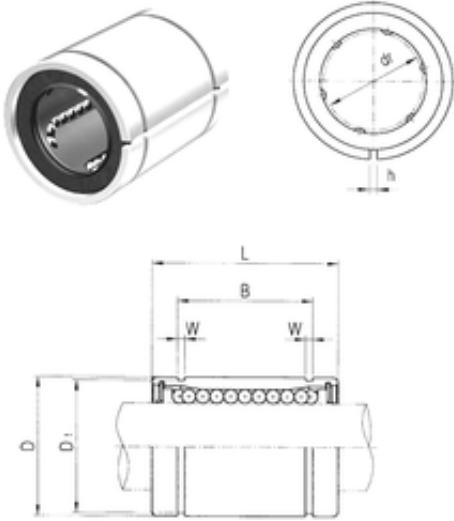

NTN Bearing Driveshaft do Brasil

50 mm x 75 mm x 77,6 mm 50 mm x 75 mm x 77,6 mm Samick LME50AJ linear bearings

Bearing No. LME50AJ

Size	50x75x77.6 mm
Bore Diameter	50 mm
Outer Diameter	75 mm
Width	77,6 mm
d	50 mm
D	75 mm
h	3 mm
B	77,6 mm
D1	72 mm
L	100 mm
W	2,65 mm
Weight	1,13 Kg
Basic dynamic load rating (C)	3,82 kN

LME50AJ Bearing 2D drawings and 3D CAD models