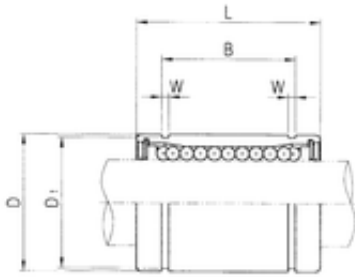

NTN Bearing Driveshaft do Brasil

8 mm x 15 mm x 17,5 mm 8 mm x 15 mm x 17,5 mm Samick LM8AJ linear bearings

Bearing No. LM8AJ

LM8AJ Bearing 2D drawings and 3D CAD models

Size	8x15x17.5 mm
Bore Diameter	8 mm
Outer Diameter	15 mm
Width	17,5 mm
d	8 mm
D	15 mm
h	1 mm
B	17,5 mm
D1	14,3 mm
L	24 mm
W	1,1 mm
Weight	0,016 Kg
Basic dynamic load rating (C)	0,26 kN