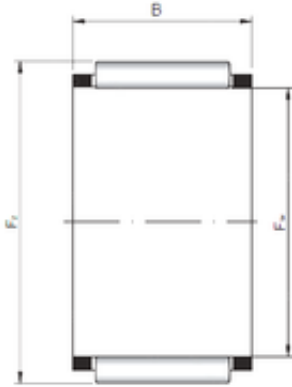

NTN Bearing Driveshaft do Brasil

ISO KBK16X20X20 needle roller bearings

Bearing No. KBK16X20X20

Dimensione	16x20x20 mm
Marchio	ISO
Diametro del foro	16 mm
Diametro esterno	20 mm
Larghezza	20 mm
Fw	16 mm
Ew	20 mm
B	20 mm
L	15,8 mm

KBK16X20X20 Bearing 2D drawings and 3D CAD models