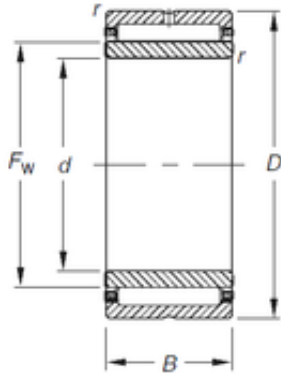

## NTN Bearing Driveshaft do Brasil

160 mm x 200 mm x 40 mm 160 mm x 200 mm  
x 40 mm Timken NA4832 needle roller bearings

Bearing No. NA4832

Size	160x200x40 mm
Bore Diameter	160 mm
Outer Diameter	200 mm
Width	40 mm
d	160 mm
Fw	175 mm
D	200 mm
B	40 mm
C	40 mm
r	1,1 mm
S	2 mm
Weight	3,15 Kg
Basic dynamic load rating (C)	146 kN
Basic static load rating (C0)	425 kN
(Grease) Lubrication Speed	2400 r/min

NA4832 Bearing 2D drawings and 3D CAD models