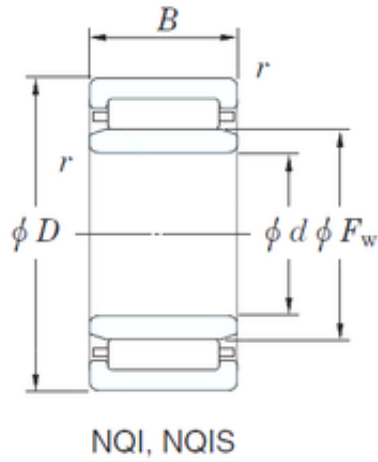

NTN Bearing Driveshaft do Brasil

22 mm x 34 mm x 16 mm 22 mm x 34 mm x 16 mm KOYO NQI22/16 needle roller bearings

Bearing No. NQI22/16

Size	22x34x16 mm
Bore Diameter	22 mm
Outer Diameter	34 mm
Width	16 mm
d	22 mm
Fw	26 mm
D	34 mm
B	16 mm
C	16 mm
r min.	0,3 mm
Weight	0,056 Kg
Basic dynamic load rating (C)	14,1 kN
Basic static load rating (C0)	24,2 kN

NQI22/16 Bearing 2D drawings and 3D CAD models