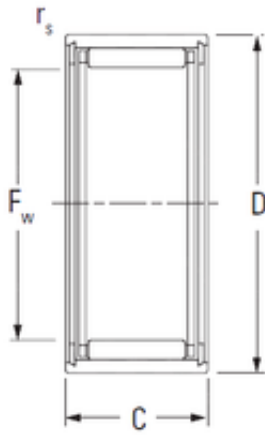

### KOYO NK6/10 needle roller bearings

Bearing No. NK6/10

|  |             |
|--|-------------|
| Size                                       | 6x12x10 mm  |
| Bore Diameter                              | 6 mm        |
| Outer Diameter                             | 12 mm       |
| Width                                      | 10 mm       |
| F <sub>w</sub>                             | 6 mm        |
| D  | 12 mm       |
| C  | 10 mm       |
| r <sub>5</sub> min.                        | 0,2 mm      |
| Weight                                     | 0,005 Kg    |
| Basic dynamic load rating (C)              | 3,19 kN     |
| Basic static load rating (C <sub>0</sub> ) | 2,9 kN      |
| (Grease) Lubrication Speed                 | 29000 r/min |
| Bearing No.                                | NK6/10      |
| r <sub>s</sub> (min)                       | 0.2         |
| C <sub>r</sub>                             | 3.19        |
| C <sub>0r</sub>                            | 2.9         |
| C <sub>u</sub>                             | 0.420       |
| Grease lub.                                | 29000       |
| Oil lub.                                   | 44000       |
| (Refer.) Mass(kg)                          | 0.005       |

NK6/10 Bearing 2D drawings and 3D CAD models