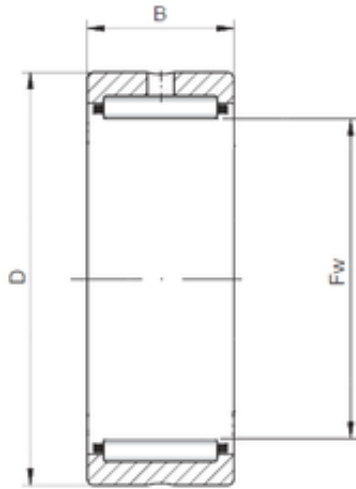

## NTN Bearing Driveshaft do Brasil

### ISO NK43/20 needle roller bearings

Bearing No. NK43/20

Size	43x53x20 mm
Bore Diameter	43 mm
Outer Diameter	53 mm
Width	20 mm
Fw	43 mm
D	53 mm
C	20 mm

NK43/20 Bearing 2D drawings and 3D CAD models