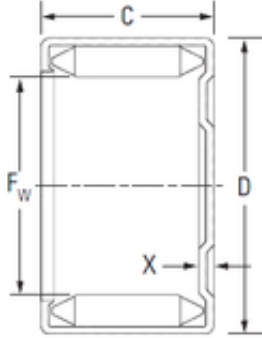

### KOYO MH-22161 needle roller bearings

Bearing No. MH-22161

Size	34.925x44.450x25.40 mm
Bore Diameter	34.925 mm
Outer Diameter	44.450 mm
Width	25.40 mm
Fw	34.925 mm
D	44.450 mm
C	25.40 mm
x	3.05 mm
Weight	0.100 Kg
Basic dynamic load rating (C)	47.6 kN

MH-22161 Bearing 2D drawings and 3D CAD models