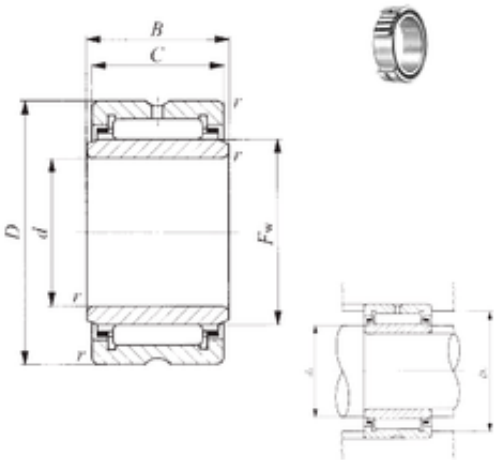

NTN Bearing Driveshaft do Brasil

60 mm x 89 mm x 45,5 mm 60 mm x 89 mm x 45,5 mm IKO TRI 608945 needle roller bearings

Bearing No. TRI 608945

Size	60x89x45.5 mm
Bore Diameter	60 mm
Outer Diameter	89 mm
Width	45,5 mm
d	60 mm
Fw	70 mm
D	89 mm
B	45,5 mm
C	45 mm
r min.	1 mm
da min.	65 mm
da max	68 mm
Da max.	84 mm
S	2 mm
Weight	0,96 Kg
Basic dynamic load rating (C)	114 kN
Basic static load rating (C0)	228 kN

TRI 608945 Bearing 2D drawings and 3D CAD models