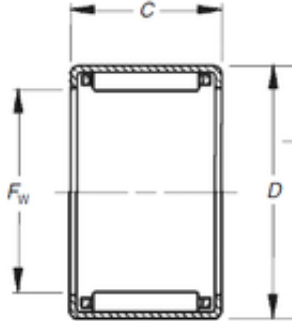

NTN Bearing Driveshaft do Brasil

Timken J-148 needle roller bearings

Bearing No. J-148

Size	22.225x28.575x12.7 mm
Bore Diameter	22,225 mm
Outer Diameter	28,575 mm
Width	12,7 mm
Fw	22,225 mm
D	28,575 mm
C	12,7 mm
Weight	0,0154 Kg
Basic dynamic load rating (C)	10,94 kN
Basic static load rating (C0)	14,5 kN
(Grease) Lubrication Speed	9700 r/min

J-148 Bearing 2D drawings and 3D CAD models