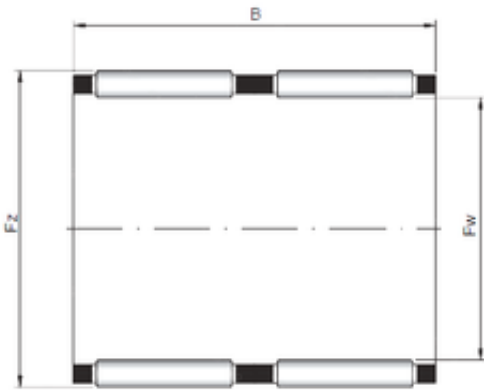

NTN Bearing Driveshaft do Brasil

ISO KK60x68x30 needle roller bearings

Bearing No. KK60x68x30

Size	60x68x30 mm
Bore Diameter	60 mm
Outer Diameter	68 mm
Width	30 mm
Fw	60 mm
Ew	68 mm
B	30 mm

KK60x68x30 Bearing 2D drawings and 3D CAD models