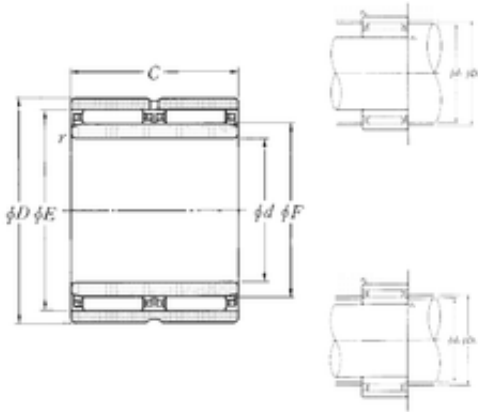

NTN Bearing Driveshaft do Brasil

30 mm x 47 mm x 32 mm 30 mm x 47 mm x 32 mm NTN NAO-30 x 47 x 32ZW needle roller bearings

NAO-30 x 47 x 32ZW Bearing 2D drawings and 3D CAD models

Bearing No. NAO-30 x 47 x 32ZW

Bore Diameter	30 mm
Outer Diameter	42 mm
d	30 mm
F	35 mm
D	47 mm
E	42 mm
B	32 mm
C	32 mm
r min.	0,3 mm
da min.	32 mm
Da max.	45 mm
db	41,4 mm
ra max.	0,3 mm
Db	35,6 mm
Weight	0,205 Kg
Basic dynamic load rating (C)	41,5 kN
Basic static load rating (C0)	71,5 kN
(Grease) Lubrication Speed	7 500 r/min