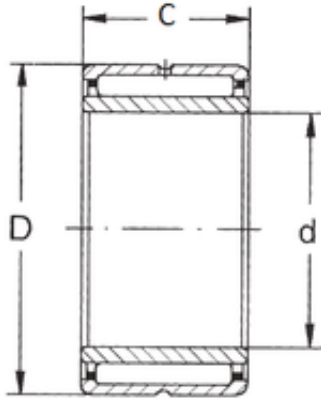

NTN Bearing Driveshaft do Brasil

25 mm x 38 mm x 20 mm 25 mm x 38 mm x 20 mm FBJ NKI 25/20 needle roller bearings

Bearing No. NKI 25/20

Size	25x38x20 mm
Bore Diameter	25 mm
Outer Diameter	38 mm
Width	20 mm
d	25 mm
D	38 mm
B	20 mm
C	20 mm
Weight	0,0794 Kg
Basic dynamic load rating (C)	22 kN
Basic static load rating (C0)	34 kN
(Grease) Lubrication Speed	9500 r/min

NKI 25/20 Bearing 2D drawings and 3D CAD models