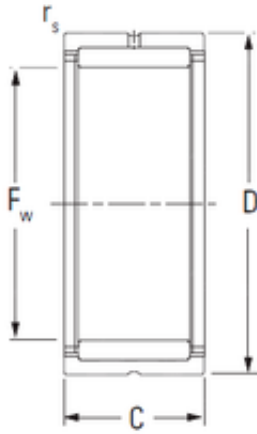

NTN Bearing Driveshaft do Brasil

KOYO NK60/35 needle roller bearings

Bearing No. NK60/35

Size	60x72x35 mm
Bore Diameter	60 mm
Outer Diameter	72 mm
Width	35 mm
F _w	60 mm
D	72 mm
C	35 mm
r5 min.	0,6 mm
Weight	0,286 Kg
Basic dynamic load rating (C)	59,9 kN
Basic static load rating (C ₀)	139 kN
(Grease) Lubrication Speed	4400 r/min
Bearing No.	NK60/35
rs(min)	0.6
Cr	59.9
C _{0r}	139
Cu	21.5
Grease lub.	4400
Oil lub.	7000
(Refer.) Mass(kg)	0.286

NK60/35 Bearing 2D drawings and 3D CAD models