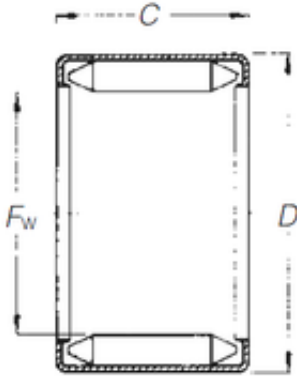

### Timken DL 13 12 needle roller bearings

Bearing No. DL 13 12

Size	13x19x12 mm
Bore Diameter	13 mm
Outer Diameter	19 mm
Width	12 mm
Fw	13 mm
D	19 mm
C	12 mm
Weight	0,01 Kg
Basic dynamic load rating (C)	8,5 kN
Basic static load rating (C0)	14,2 kN
(Grease) Lubrication Speed	15000 r/min

DL 13 12 Bearing 2D drawings and 3D CAD models