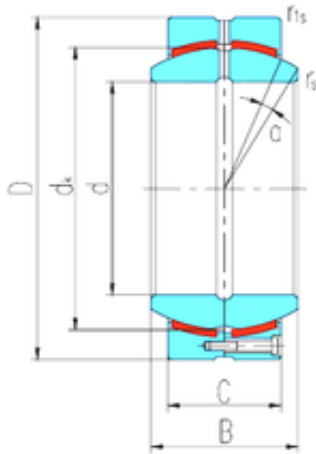

## NTN Bearing Driveshaft do Brasil

320 mm x 460 mm x 230 mm 320 mm x 460 mm  
x 230 mm LS GEH320HCS plain bearings

Bearing No. GEH320HCS

Size	320x460x230 mm
Bore Diameter	320 mm
Outer Diameter	460 mm
Width	230 mm
d	320 mm
D	460 mm
B	230 mm
C	218 mm
dk	414 mm
r min.	1,1 mm
r1 min.	3 mm
Angle	2 °
Weight	148 Kg
Basic dynamic load rating (C)	9020 kN

GEH320HCS Bearing 2D drawings and 3D CAD models