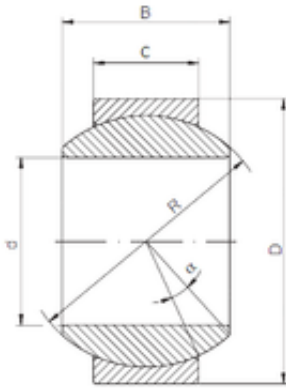

NTN Bearing Driveshaft do Brasil

6 mm x 16 mm x 9 mm 6 mm x 16 mm x 9 mm
ISO GE6FO plain bearings

Bearing No. GE6FO

Size	6x16x9 mm
Bore Diameter	6 mm
Outer Diameter	16 mm
Width	9 mm
d	6 mm
D	16 mm
B	9 mm
C	5 mm
R	13 mm
Angle	21 °

GE6FO Bearing 2D drawings and 3D CAD models