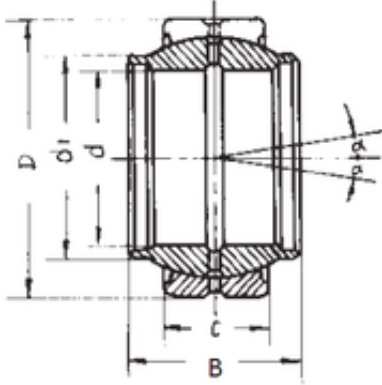

NTN Bearing Driveshaft do Brasil

32 mm x 52 mm x 32 mm 32 mm x 52 mm x 32 mm FBJ GEEW32ES-2RS plain bearings

Bearing No. GEEW32ES-2RS

Size	32x52x32 mm
Bore Diameter	32 mm
Outer Diameter	52 mm
Width	32 mm
d	32 mm
D	52 mm
B	32 mm
C	18 mm
d1	37 mm
Angle	4 °
Weight	0,182 Kg
Basic dynamic load rating (C)	62 kN

GEEW32ES-2RS Bearing 2D drawings and 3D CAD models