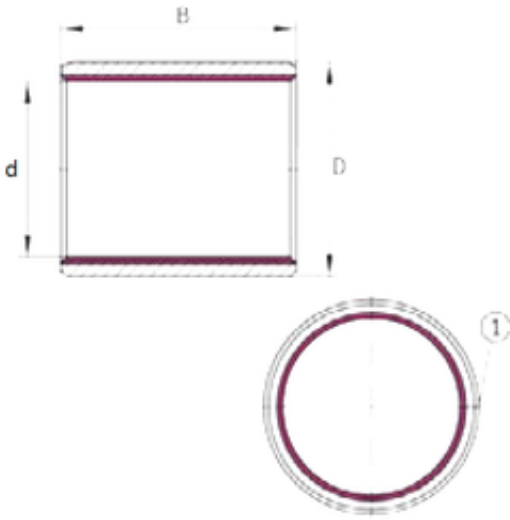

NTN Bearing Driveshaft do Brasil

100 mm x 105 mm x 60 mm 100 mm x 105 mm
x 60 mm INA EGB10060-E40 plain bearings

Bearing No. EGB10060-E40

Size	100x105x60 mm
Bore Diameter	100 mm
Outer Diameter	105 mm
Width	60 mm
d	100 mm
D	105 mm
B	60 mm
Category	Plain Bearings
Inventory	0.0
Manufacturer Name	SCHAEFFLER GROUP
Minimum Buy Quantity	N/A
UNSPSC	31171515
Weight / Kilogram	0
EAN	4012802062205
Product Group	B04264

EGB10060-E40 Bearing 2D drawings and 3D CAD models