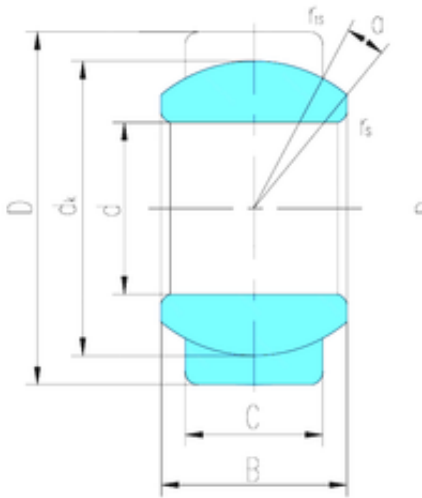

## NTN Bearing Driveshaft do Brasil

6 mm x 14 mm x 6 mm 6 mm x 14 mm x 6 mm  
LS GE6E plain bearings

Bearing No. GE6E

Size	6x14x6 mm
Bore Diameter	6 mm
Outer Diameter	14 mm
Width	6 mm
d	6 mm
D	14 mm
B	6 mm
C	4 mm
dk	10 mm
r min.	0,3 mm
r1 min.	0,3 mm
Angle	13 °
Weight	0,004 Kg
Basic dynamic load rating (C)	3,4 kN

GE6E Bearing 2D drawings and 3D CAD models