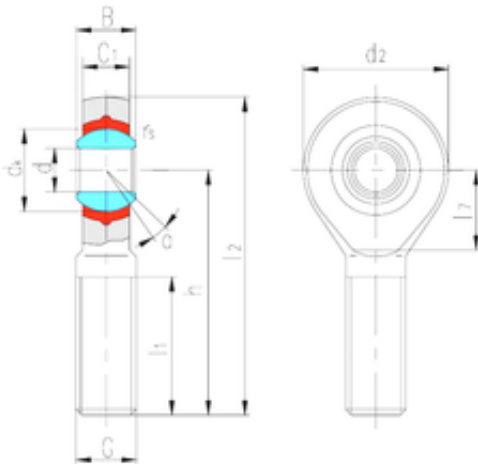

## NTN Bearing Driveshaft do Brasil

### LS SABP8N plain bearings

Bearing No. SABP8N

Bore Diameter	8 mm
d	8 mm
B	12 mm

SABP8N Bearing 2D drawings and 3D CAD models