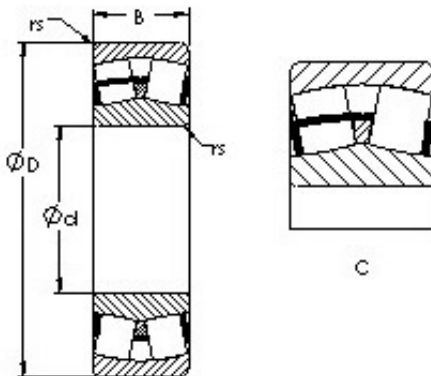

NTN Bearing Driveshaft do Brasil

AST 22216CY spherical roller bearings

Bearing No. 22216CY

Size	80x140x33 mm
Bore Diameter	80 mm
Outer Diameter	140 mm
Width	33 mm
Bearing Type	straight bore
Bore Dia (d)	80.0000
Outer Dia (D)	140.0000
Width (B)	33.0000
Radius (min) (rs)	2.000
Dynamic Load Rating (Cr)	210,000
Static Load Rating (Cor)	275,000
Max Speed (Grease) (X1000 RPM)	3
Max Speed (Oil) (X1000 RPM)	3
Weight (g)	2,130.00
Material	52100 Chrome steel, or equivalent

22216CY Bearing 2D drawings and 3D CAD models