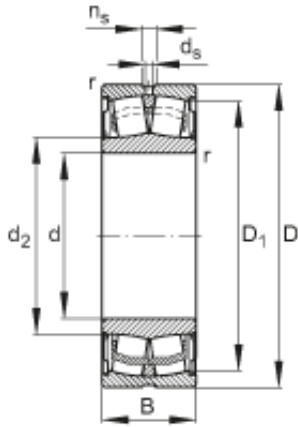

NTN Bearing Driveshaft do Brasil

65 mm x 120 mm x 38 mm 65 mm x 120 mm x 38 mm FAG WS22213-E1-2RSR spherical roller bearings

Bearing No. WS22213-E1-2RSR

WS22213-E1-2RSR Bearing 2D drawings and 3D CAD models

Size	65x120x38 mm
Bore Diameter	65 mm
Outer Diameter	120 mm
Width	38 mm
d	65 mm
D	120 mm
B	38 mm
D_1	110,2 mm
$D_{a \max}$	111 mm
d_2	76,2 mm
$d_{a \min}$	76,2 mm
d_s	3,2 mm
n_s	6,5 mm
$r_{a \max}$	1,5 mm
r_{\min}	1,5 mm
m	2 kg / Weight
C_r	202000 N / Dynamic load rating (radial)
e	0,24
Y_1	2,81
Y_2	4,19
C_{0r}	210000 N / Static load rating (radial)
Y_0	2,75

NTN Bearing Driveshaft do Brasil

n_G	1750 1/min / Limiting speed
C_{ur}	25500 N