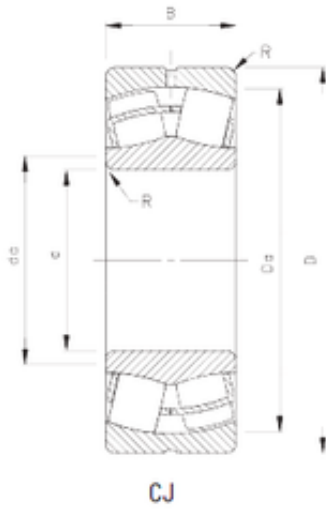

## NTN Bearing Driveshaft do Brasil

140 mm x 225 mm x 85 mm 140 mm x 225 mm  
x 85 mm Timken 24128CJ spherical roller bearings

Bearing No. 24128CJ

Size	140x225x85 mm
Bore Diameter	140 mm
Outer Diameter	225 mm
Width	85 mm
d	140 mm
D	225 mm
B	85 mm
C	85 mm
R	2 mm
Da	203 mm
da	156 mm

24128CJ Bearing 2D drawings and 3D CAD models